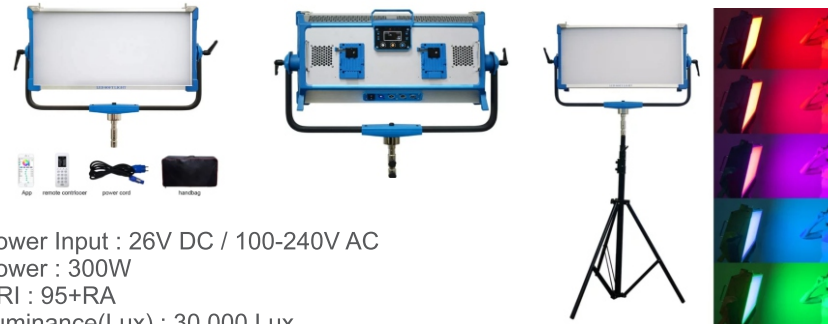

## LED100 1x1

Power Input : 12V DC / 100-240V AC  
 Power : 60W DAY /60W NIGHT  
 CRI : 95+RA  
 Luminance(Lux) : 5,000 Lux  
 Color Temperature : Variable CCT 2800k to 6000k  
 Dimming : 0-100%  
 Operation : Panel  
 Dimension Size(inch) : 14inch x 14inch x 4inch  
 Weight :3.5kg  
 Accessories : Adaptor  
 Sony v-mount battery provision Optional

## LED800 2x4

Power Input : 24V DC / 100-240V AC  
 Power : 400W DAY /400W NIGHT  
 CRI : 95+RA  
 Luminance(Lux) : 40,000 Lux  
 Color Temperature : Variable CCT 2800k to 6000k  
 Dimming : 0-100%  
 Operation : Panel/ Analog Booster/Digital Booster DMX & 4modes  
 Effects Flicker & Strobe  
 Dimension Size(inch) : 25inch x 48inch  
 Weight :14kg  
 Accessories : Booster/Cable  
 24V DC Battery Optional

## LED RING LIGHT

Power Input : 14.5V DC / 100-240V AC  
 Power : 96W  
 CRI : 95+RA  
 Color Temperature : Variable CCT 2800k to 6000k + RGB  
 Dimming : 0-100%  
 Operation : PANEL/REMOTE  
 Dimension Size(inch) : 18inch OD /12inch ID  
 Accessories : Big Phone Holder, Mirror, Adaptor

## LED300C

Power Input : 26V DC / 100-240V AC  
 Power : 300W  
 CRI : 95+RA  
 Luminance(Lux) : 30,000 Lux  
 Color Temperature : Variable CCT 2800k to 6000k + RGB  
 Dimming : 0-100%  
 Operation : PANEL/REMOTE/PHONE APP/DMX  
 Effects: Cop Car / Club Light/Lighting/Candle/Fireworks  
 /Strobe/Fire/Color Chase/Paparazzi/Pulsing/Cloud/Auto Cycle Mode  
 Dimension Size(inch) : 13inch x 26inch x 5inch  
 Weight :16kg  
 Accessories : AC Cable /Remote/ Bag  
 26V DC Sony v-mount battery provision Optional