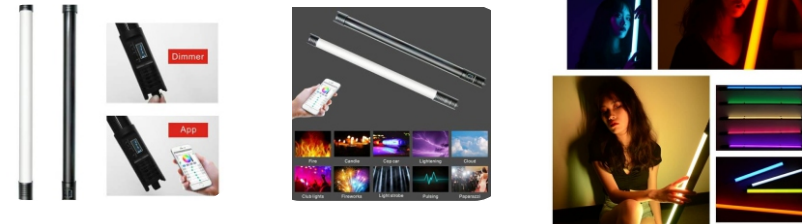

LED TUBE LIGHT

Power Input : 14.8V DC / 100-240V AC
Power : 40W For4FT & 20W For 2FT
CRI : 95+RA
Color Temperature : Variable CCT 2800k to 6000k + RGB
Dimming : 0-100%
Operation : PANEL/REMOTE/PHONE APP/DMX
Effects: Cop Car / Club Light/Lighting/Candle/Fireworks
/Strobe/Fire/Color Chase/Paparazzi/Pulsing/Cloud/Auto Cycle Mode
Dimension Size(inch) : 48inch x1.5inch For4Ft / 27inch x1.5inch For2Ft
Weight : 0.8kg For 2FT /1.5Kg For 4FT
Accessories Built In Battery /Charger/2 Bracket/Bag

FLICKER MASTER 2/6/12 KW

Power Input : 230V AC
Power :2KW /6KW/12KW
Operation : 4WAY SWITCH Flicker/Strobe/Dimmer
& Also adjust Speed /Low Level & Master Dimmer
Dimension Size(inch) : 13.75inch x 9inch x 4inch For 12KW
9.75inch x 9inch x 4inchFor 2&6KW
Weight :1.8KG For 2KW
2.5KG For 12KW