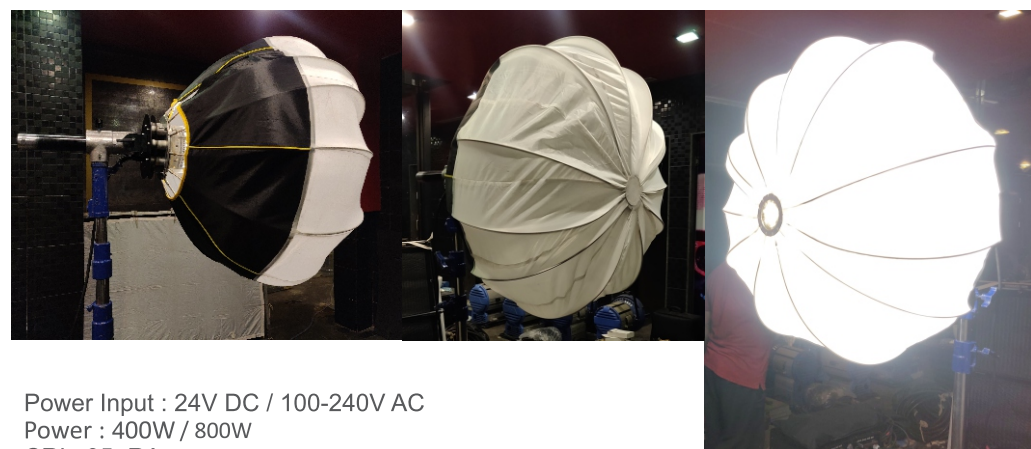

## LED MULTI 360

NEW

Power Input : 48VDC / 100-240V AC  
 Power : 180W DAY /180W NIGHT  
 CRI : 96+RA  
 Luminance(Lux) :18000 Lux  
 Color Temperature : Variable CCT 2800k to 6000k  
 Dimming : 0-100%  
 Operation : Inbuilt Analogue Operation By knob  
 Dimension Size(inch) : 14inch x 5.5inch  
 (Without Yoke)  
 Weight :4.5kg  
 Accessories : Power Cord + Yoke

## DINO LED 1400

NEW

Power Input : 48V DC / 100-240V AC  
 Power : 720W DAY /720W NIGHT  
 CRI : 96+RA  
 Luminance(Lux) : 70,000 Lux  
 Color Temperature : Variable CCT 2800k to 6000k  
 Dimming : 0-100%  
 Operation : Digital Panel /DMX & 4modes Effects Flicker & Strobe  
 Dimension Size(inch) : 28inch x 27inch x 5.5inch  
 Weight :15kG  
 Accessories : AC Cable

## ARIES 400 2x1

NEW

Power Input : 24VDC / 100-240V AC  
 24V DC POWER Optional  
 Power : 200W DAY /200W NIGHT  
 CRI : 96+RA  
 Luminance(Lux) :20000 Lux  
 Color Temperature : Variable CCT 2800k to 6000k  
 Dimming : 0-100%  
 Operation : Digital Control Panel With DMX & Inbuilt 4Effects  
 Dimension Size(inch) : 23inch x 13inch x 7inch (Without Yoke)  
 Weight :11.5kg  
 Accessories : Power Cord + Yoke

## LED GEM BALL 400/800

NEW

Power Input : 24V DC / 100-240V AC  
 Power : 400W / 800W  
 CRI : 95+RA  
 Luminance(Lux) : 20,000 Lux / 40,000 Lux  
 Color Temperature : Variable CCT 2800k to 6000k  
 Dimming : 0-100%  
 Operation : Panel/ Analog Booster/Digital Booster DMX & 4modes  
 Effects Flicker & Strobe  
 Dimension Size(inch) : 28INCH & 36INCH  
 Weight :9kg  
 Accessories : Booster/Cable  
 24V DC Battery Optional